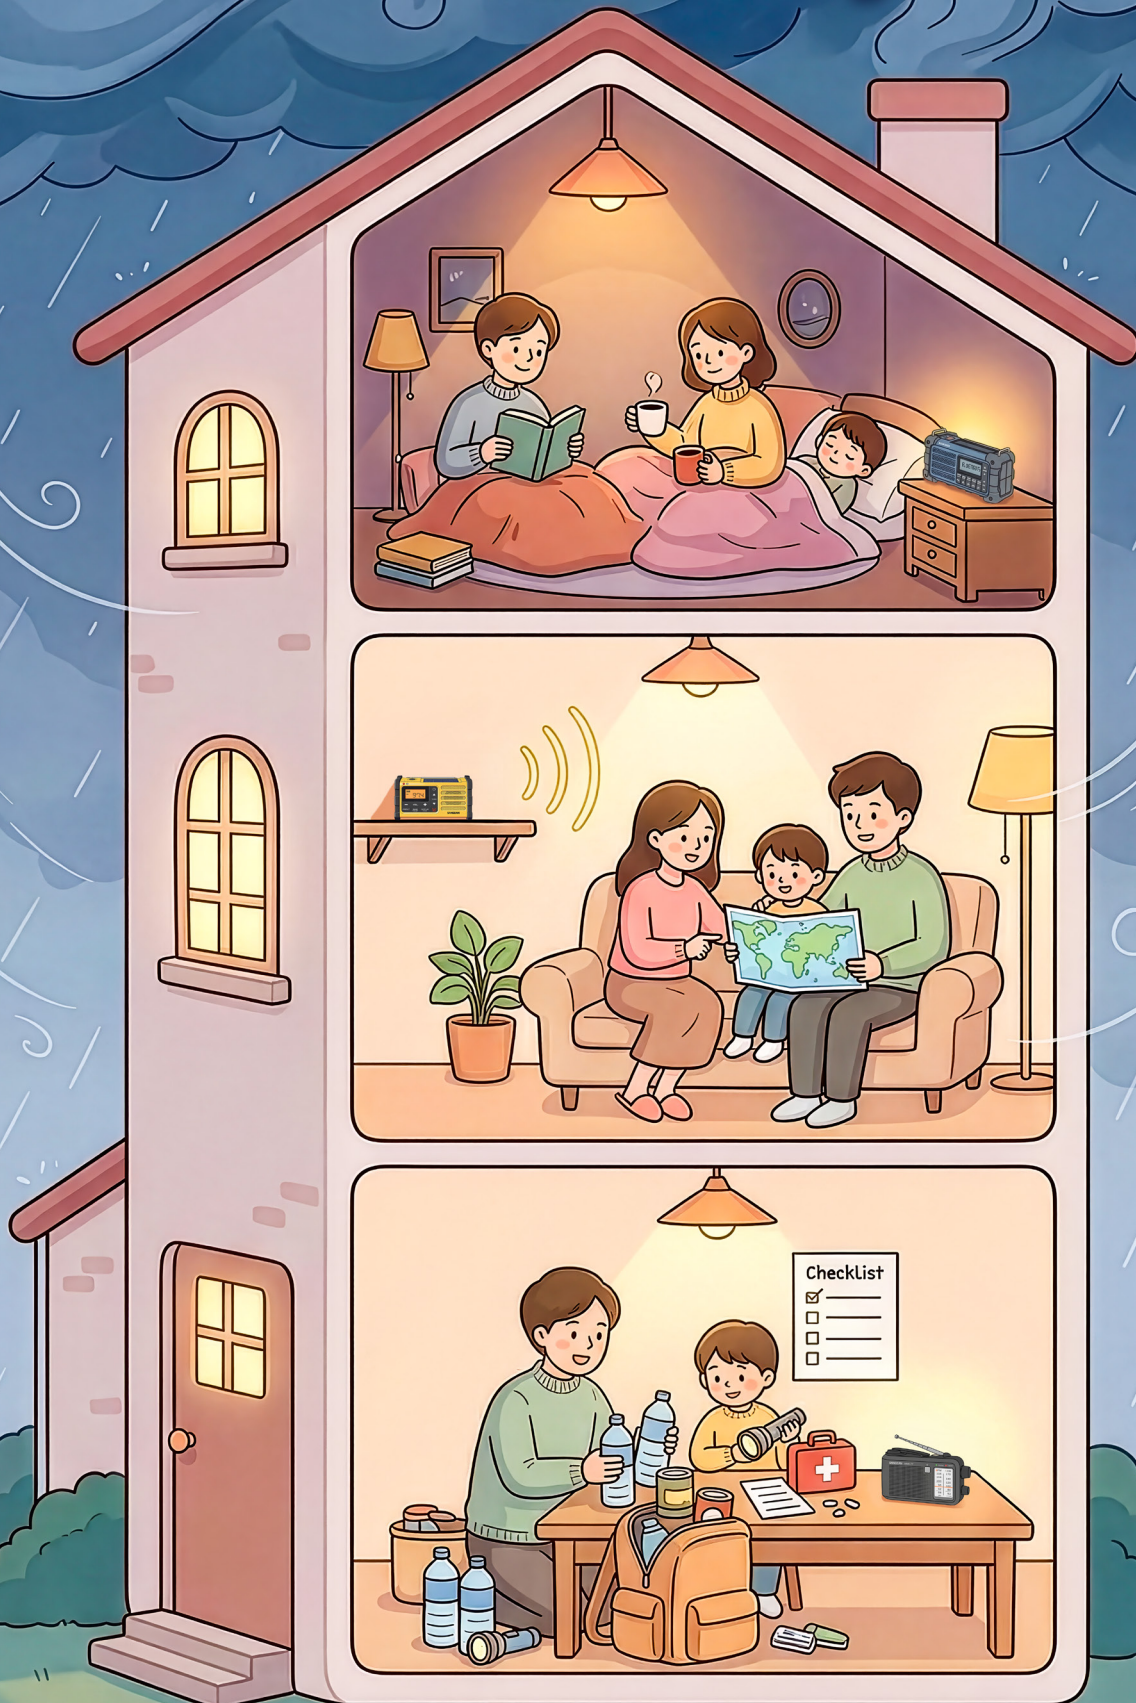

A Presence You Can Rely On

Preparation brings calm. With trusted information and support close at hand, the MMR Series helps you stay steady and confident when it matters most.